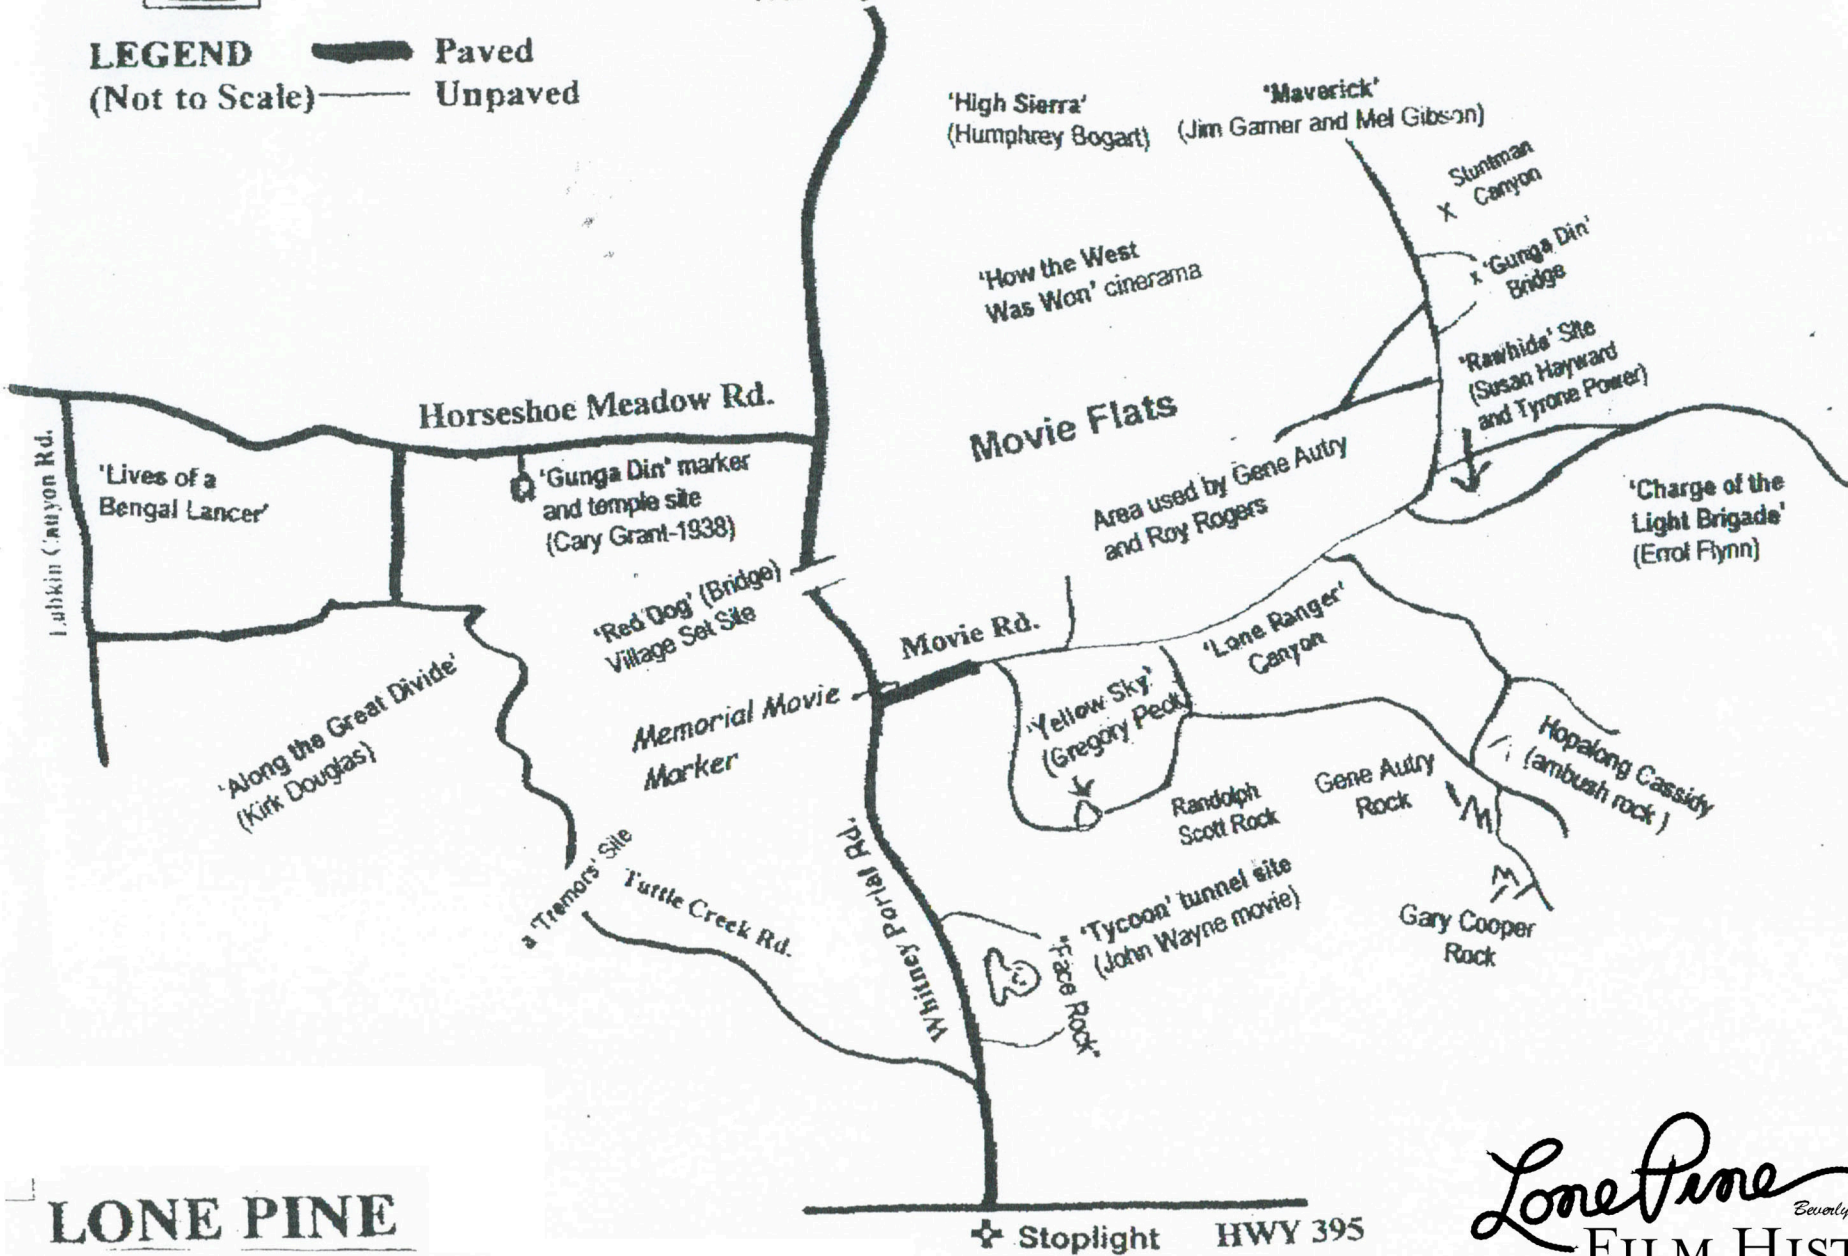

**LEGEND**  
 (Not to Scale) — Paved  
 — Unpaved

↑ To  
Whitney Portals

**LONE PINE**

**MOVIE LOCATION MAP**

*Lone Pine*  
 Beverly & Jim Rogers  
**FILM HISTORY MUSEUM**

WHERE THE REAL WEST BECOMES THE REEL WEST

**LEGEND**  
 (Not to Scale) — Paved  
 — Unpaved

↑ To  
Whitney Portals

**LONE PINE**

**MOVIE LOCATION MAP**

⊕ Stoplight HWY 395

*Lone Pine*  
 Beverly & Jim Rogers  
**FILM HISTORY MUSEUM**

WHERE THE REAL WEST BECOMES THE REEL WEST