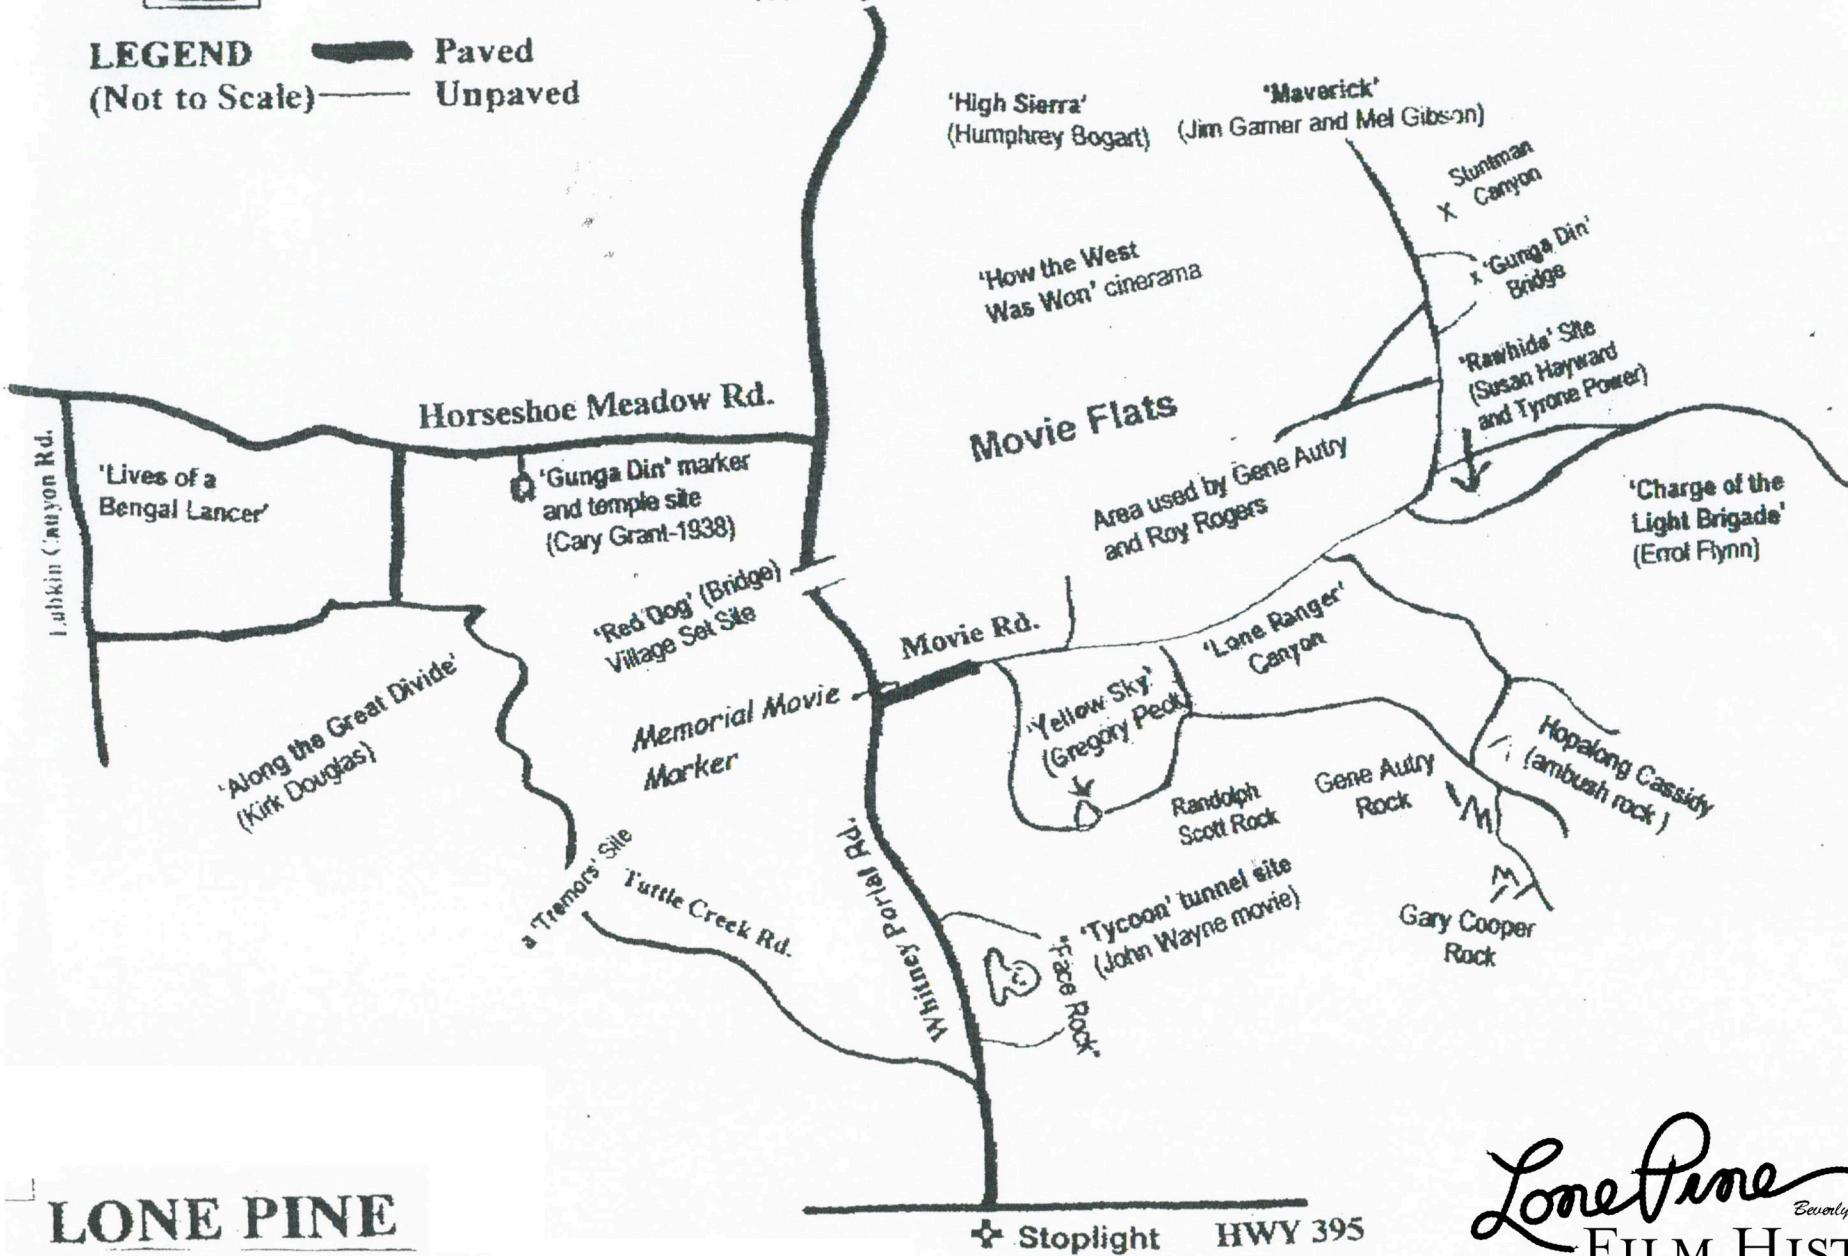

**LEGEND**  
 (Not to Scale) — Paved  
 — Unpaved

↑ To Whitney Portals

**LONE PINE**

**MOVIE LOCATION MAP**

*Lone Pine*  
 Beverly & Jim Rogers  
**FILM HISTORY MUSEUM**

WHERE THE REAL WEST BECOMES THE REEL WEST

**LEGEND**  
 (Not to Scale) — Paved  
 — Unpaved

↑ To  
Whitney Portals

**LONE PINE**

**MOVIE LOCATION MAP**

⊕ Stoplight HWY 395

*Lone Pine*  
 Beverly & Jim Rogers  
**FILM HISTORY MUSEUM**

WHERE THE REAL WEST BECOMES THE REEL WEST

P. 02

**LEGEND**  
 (Not to Scale) — Paved  
 — Unpaved

↑ To  
Whitney Portals

**LONE PINE**

**MOVIE LOCATION MAP**

⊕ Stoplight HWY 395

*Lone Pine*  
 Beverly & Jim Rogers  
**FILM HISTORY MUSEUM**

WHERE THE REAL WEST BECOMES THE REEL WEST