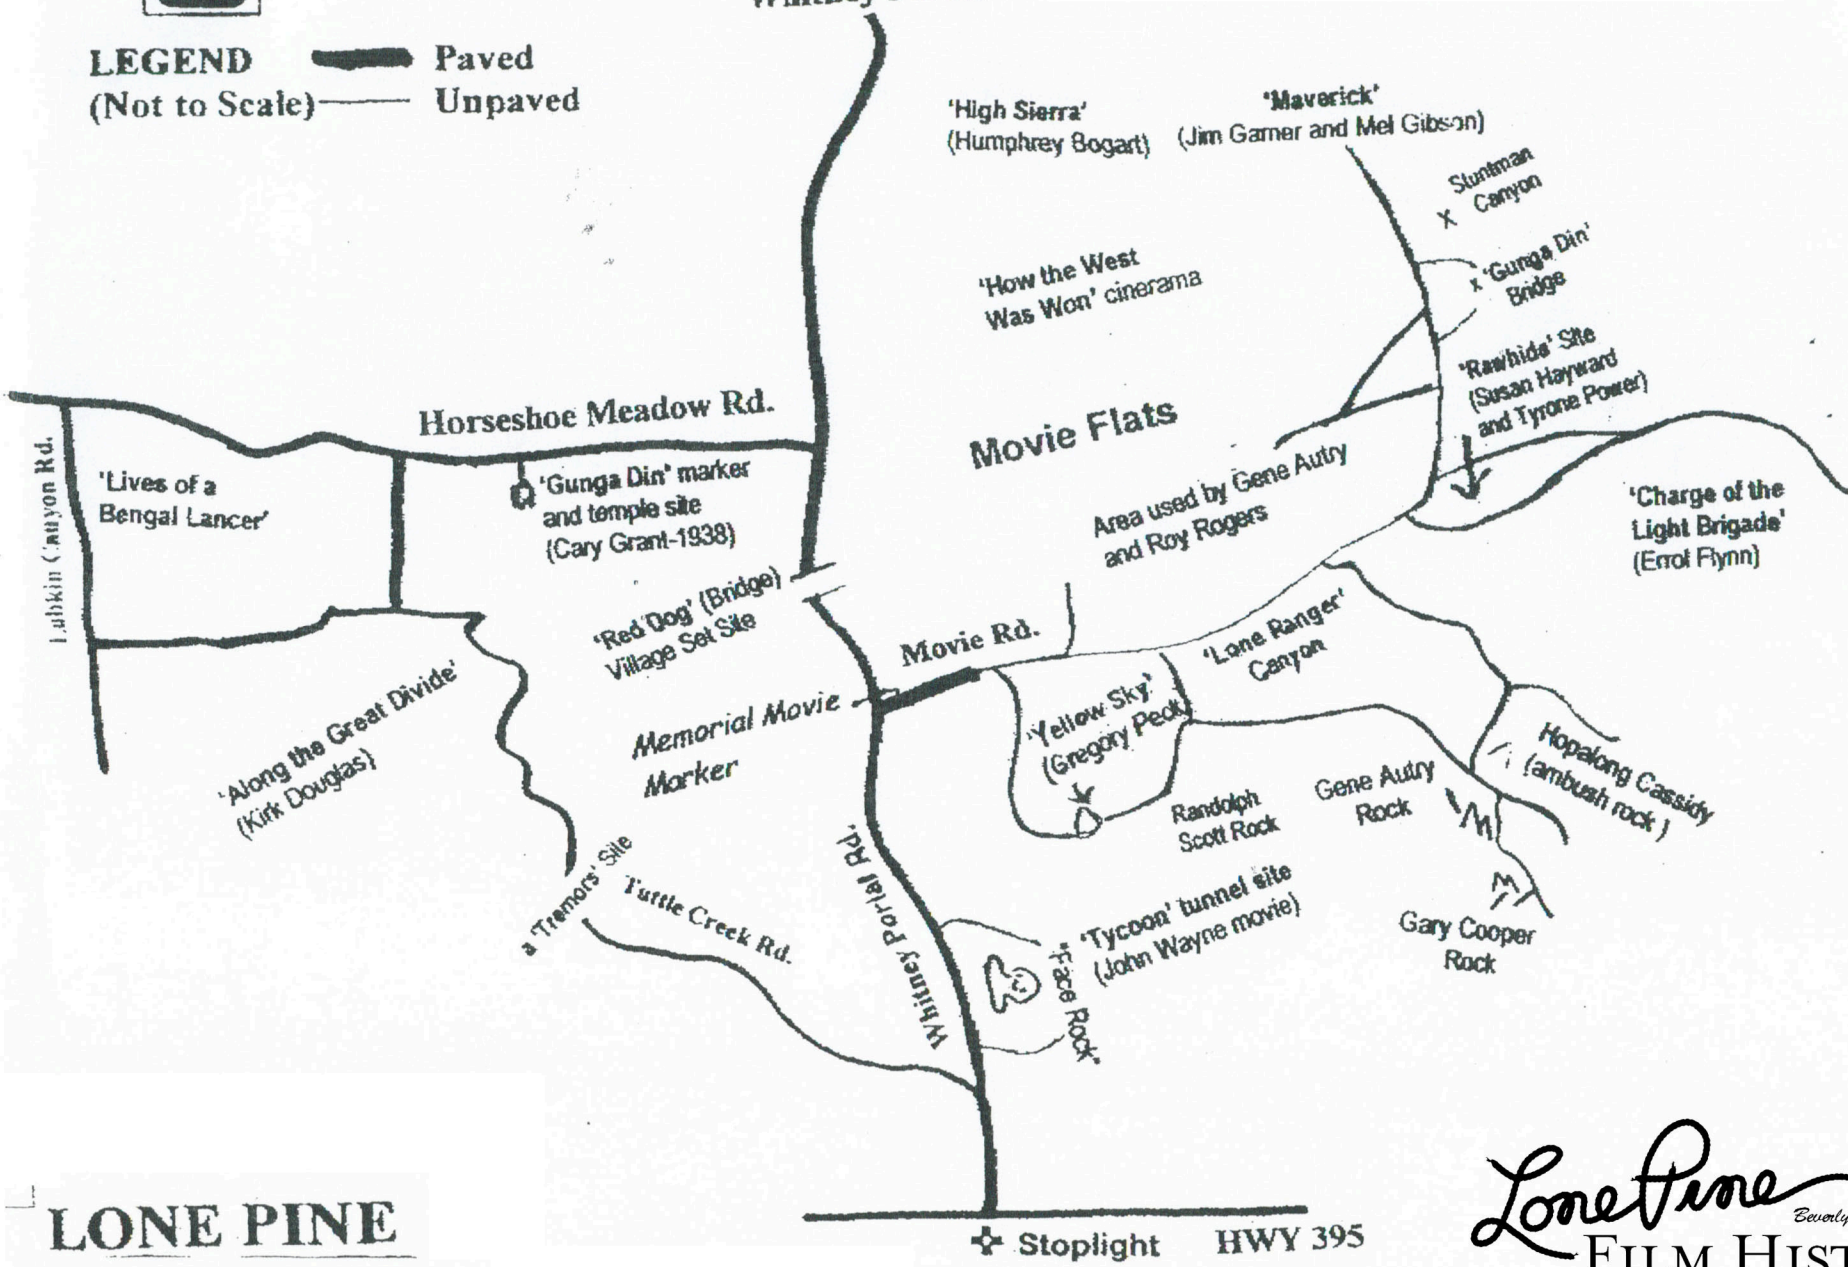

**LEGEND**  
 (Not to Scale) — Paved  
 — Unpaved

↑ To Whitney Portals

**LONE PINE**

**MOVIE LOCATION MAP**

*Lone Pine*  
 Beverly & Jim Rogers  
**FILM HISTORY MUSEUM**  
 WHERE THE REAL WEST BECOMES THE REEL WEST

**LEGEND**  
 (Not to Scale) — Paved  
 — Unpaved

↑ To  
Whitney Portals

**LONE PINE**

**MOVIE LOCATION MAP**

⊕ Stoplight HWY 395

*Lone Pine*  
 Beverly & Jim Rogers  
**FILM HISTORY MUSEUM**

WHERE THE REAL WEST BECOMES THE REEL WEST