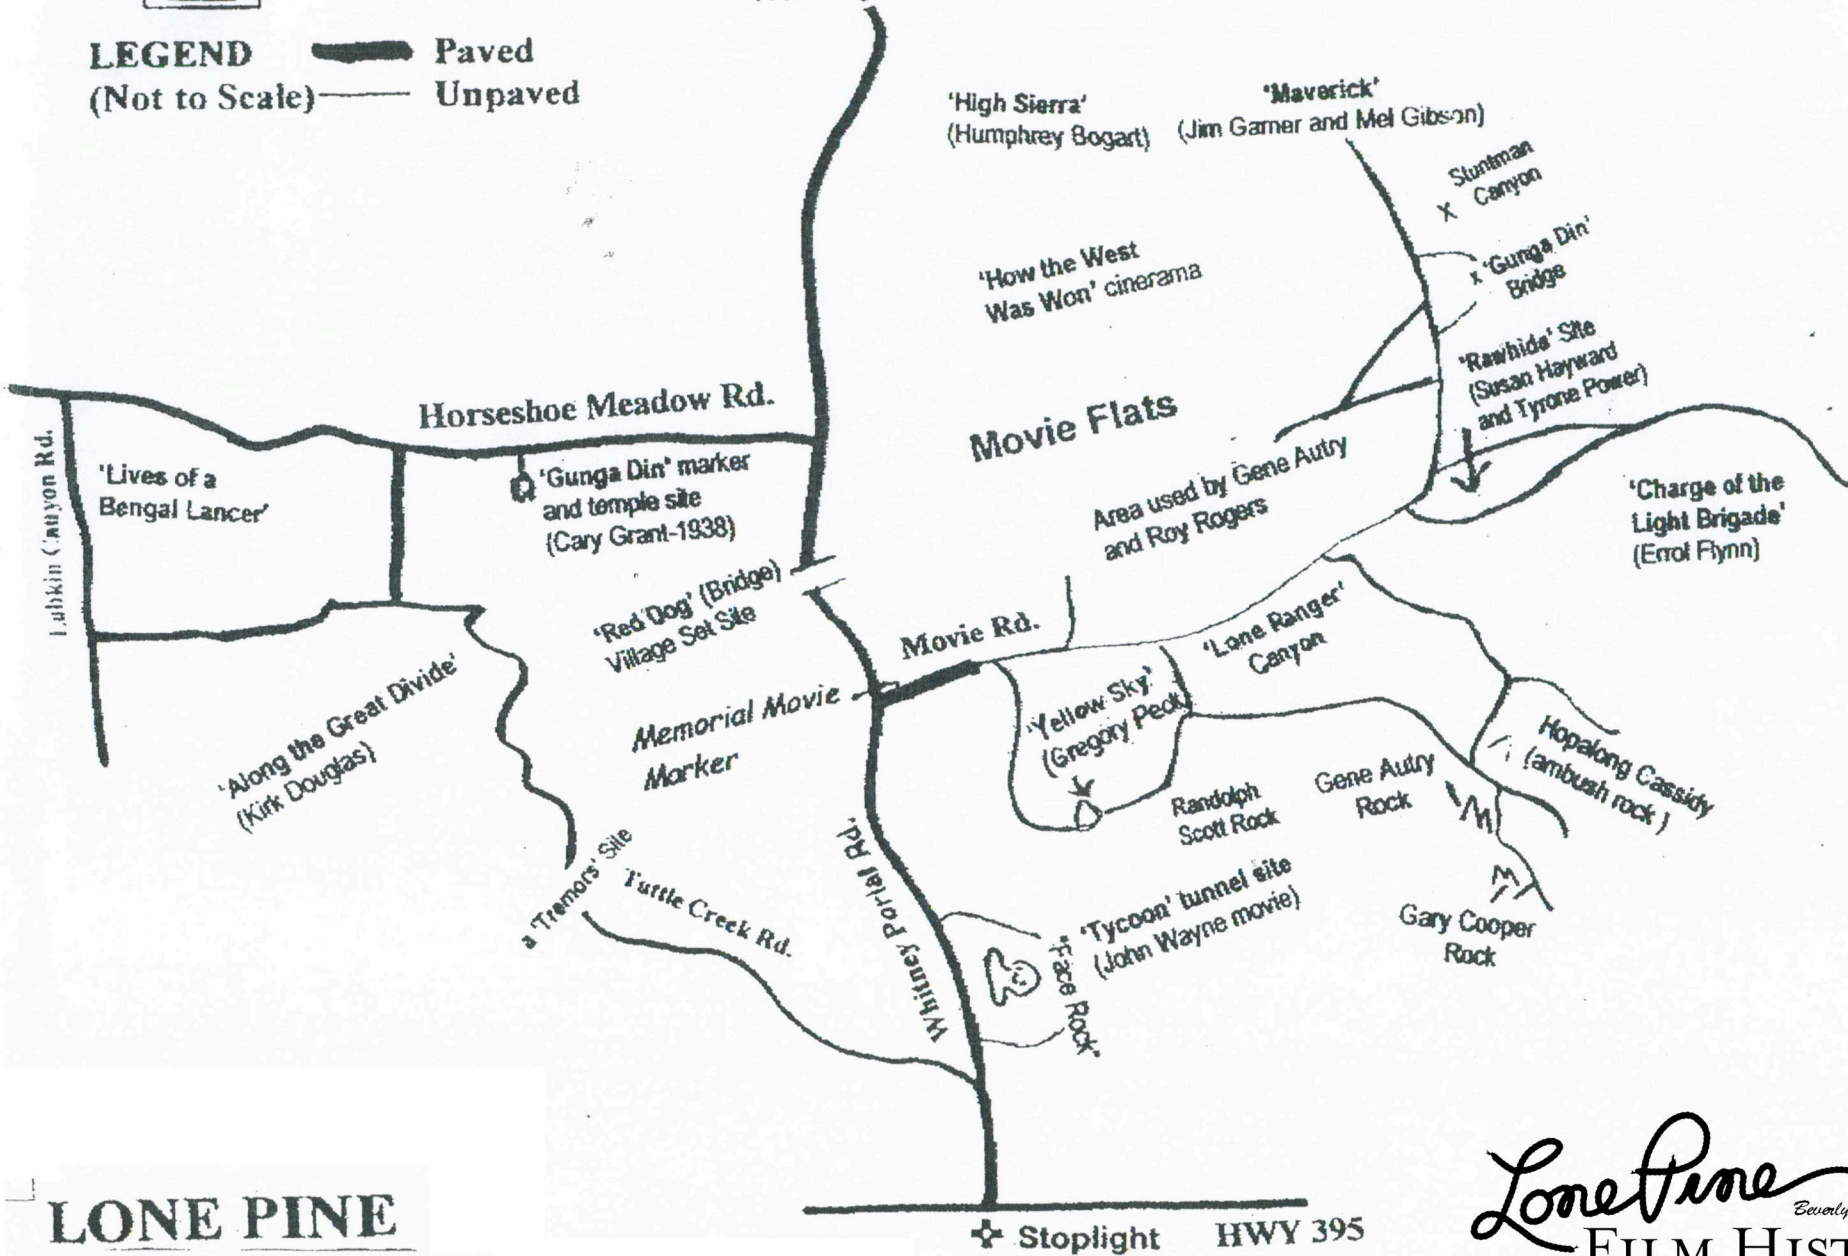

**LEGEND**  
 (Not to Scale) — Paved  
 — Unpaved

↑ To Whitney Portals

**LONE PINE**

**MOVIE LOCATION MAP**

*Lone Pine*  
 Beverly & Jim Rogers  
**FILM HISTORY MUSEUM**  
 WHERE THE REAL WEST BECOMES THE REEL WEST

**LEGEND**  
 (Not to Scale) — Paved  
 — Unpaved

↑ To  
Whitney Portals

**LONE PINE**

**MOVIE LOCATION MAP**

⊕ Stoplight HWY 395

*Lone Pine*  
 Beverly & Jim Rogers  
**FILM HISTORY MUSEUM**

WHERE THE REAL WEST BECOMES THE REEL WEST