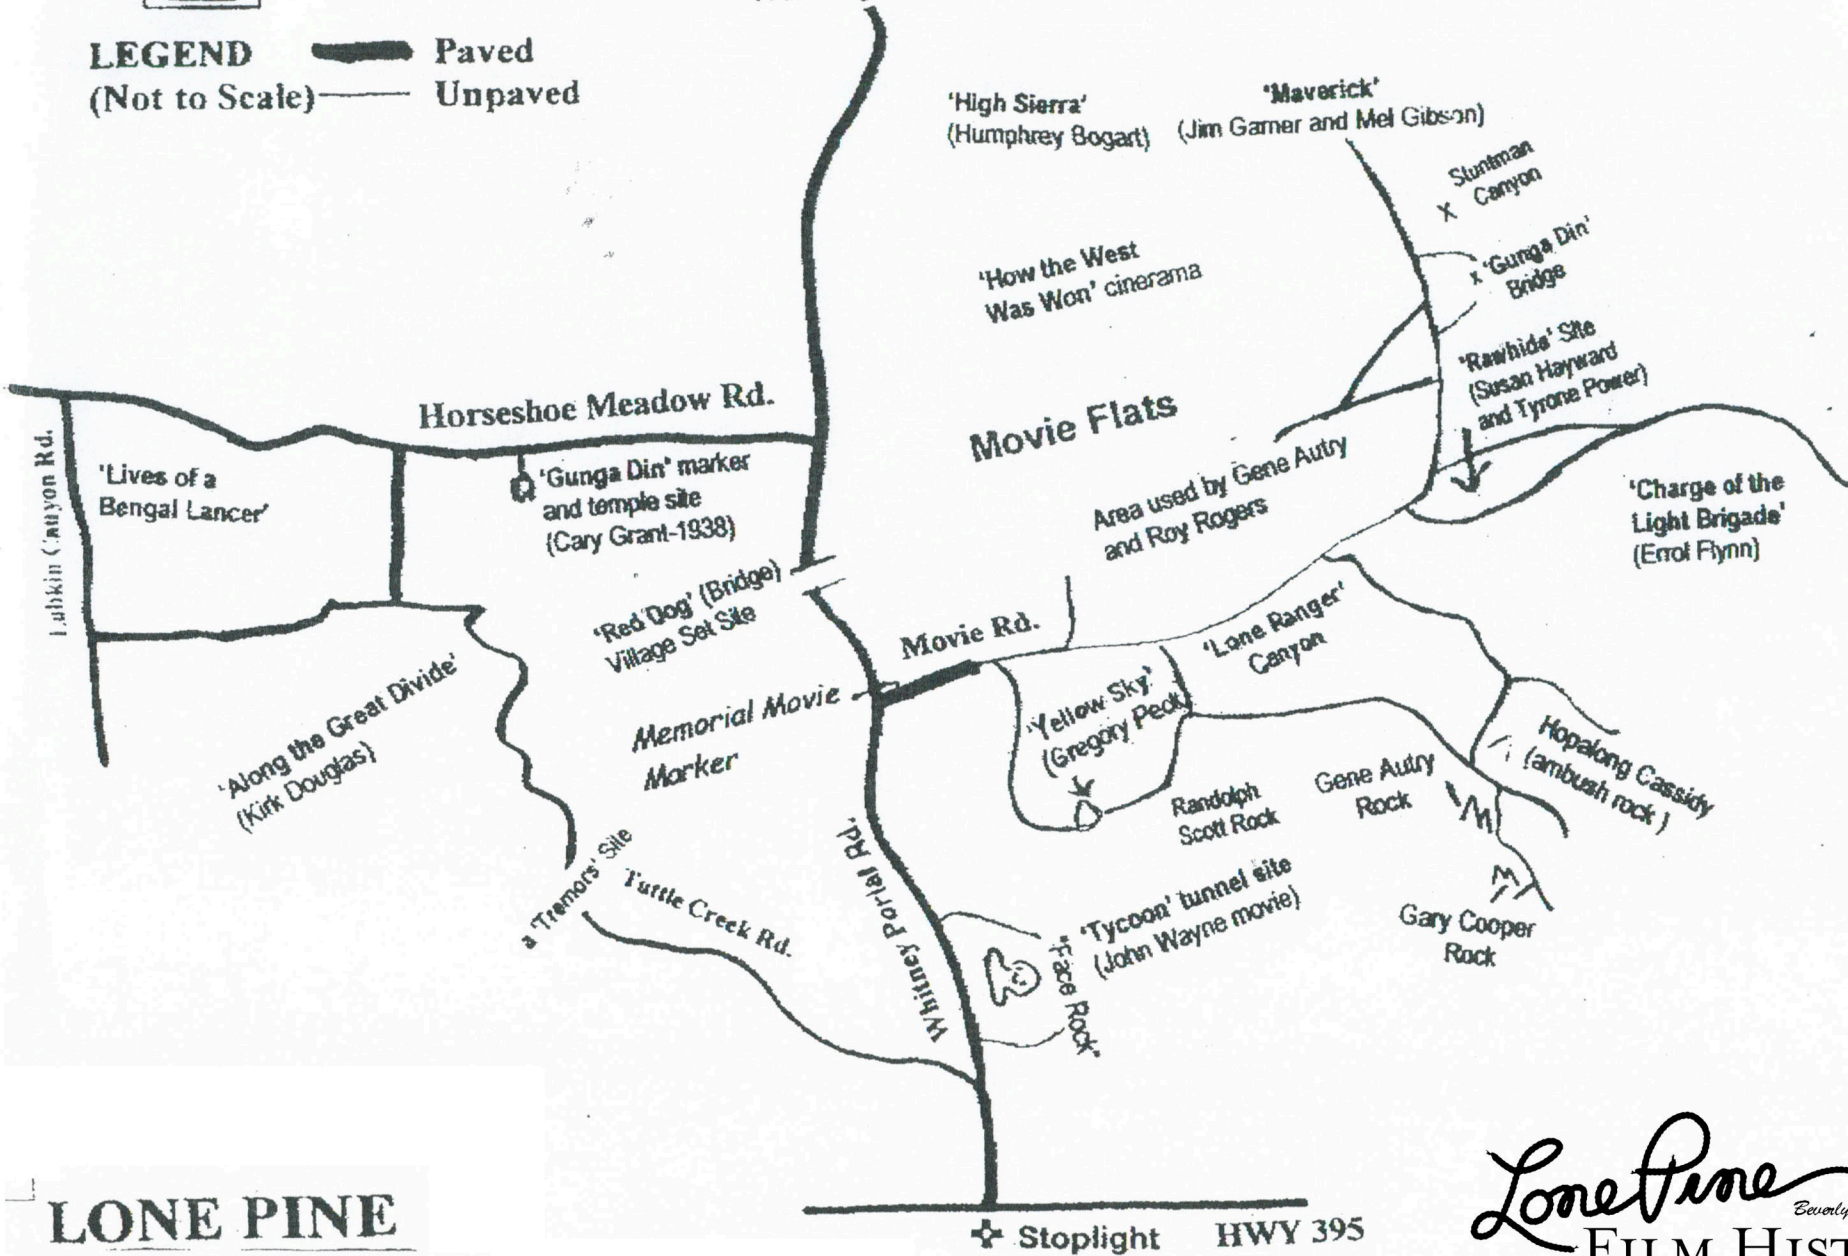

**LEGEND**  
 (Not to Scale) — Paved  
 — Unpaved

↑ To  
Whitney Portals

**LONE PINE**

**MOVIE LOCATION MAP**

⊕ Stoplight HWY 395

*Lone Pine*  
 Beverly & Jim Rogers  
**FILM HISTORY MUSEUM**

WHERE THE REAL WEST BECOMES THE REEL WEST

**LEGEND**  
 (Not to Scale) — Paved  
 — Unpaved

↑ To Whitney Portals

**LONE PINE**

**MOVIE LOCATION MAP**

*Lone Pine*  
 Beverly & Jim Rogers  
**FILM HISTORY MUSEUM**  
 WHERE THE REAL WEST BECOMES THE REEL WEST