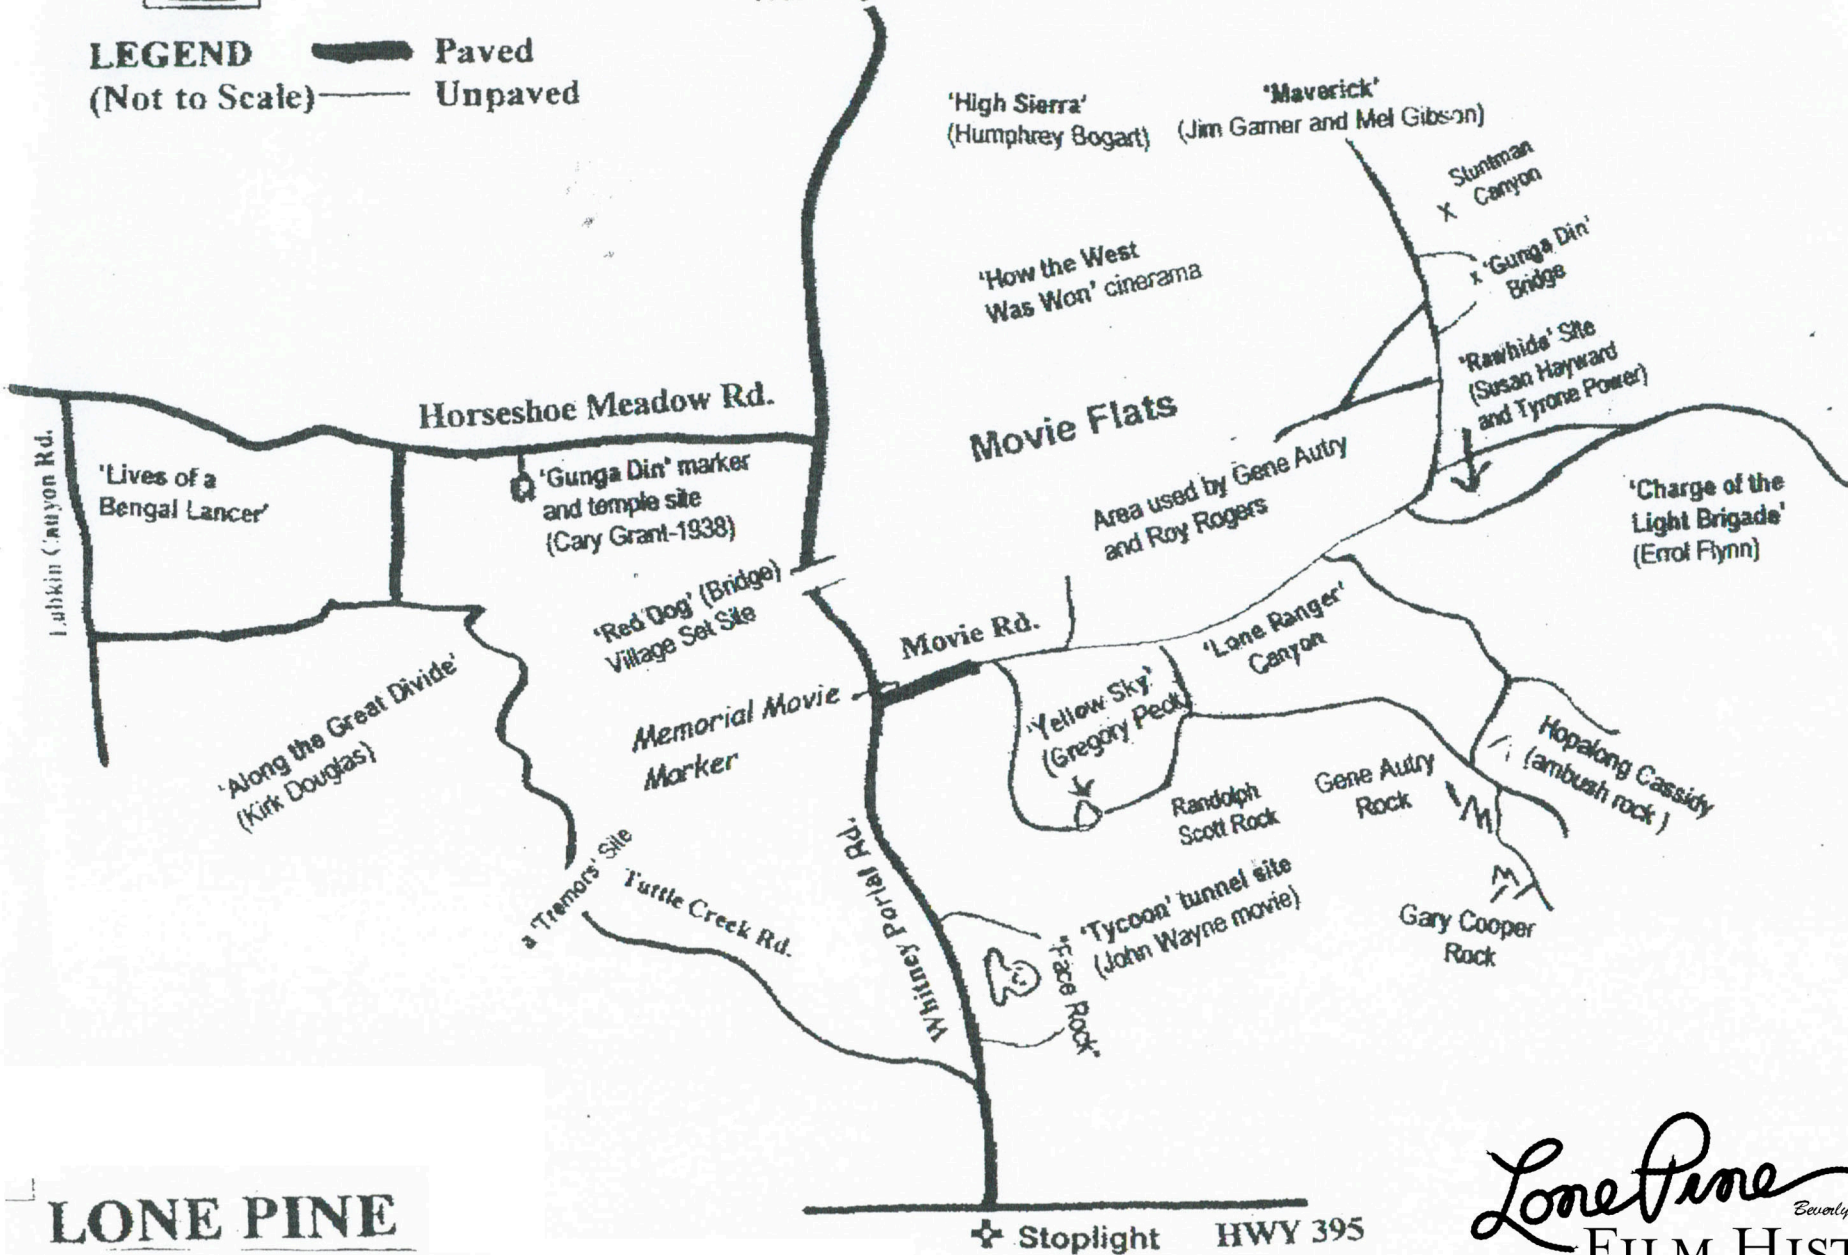

**LEGEND**  
 (Not to Scale) — Paved  
 — Unpaved

↑ To  
Whitney Portals

**LONE PINE**

**MOVIE LOCATION MAP**

⊕ Stoplight HWY 395

*Lone Pine*  
 Beverly & Jim Rogers  
**FILM HISTORY MUSEUM**

WHERE THE REAL WEST BECOMES THE REEL WEST

P. 02

**LEGEND**  
 (Not to Scale) — Paved  
 — Unpaved

↑ To  
Whitney Portals

**LONE PINE**

**MOVIE LOCATION MAP**

⊕ Stoplight HWY 395

*Lone Pine*  
 Beverly & Jim Rogers  
**FILM HISTORY MUSEUM**

WHERE THE REAL WEST BECOMES THE REEL WEST