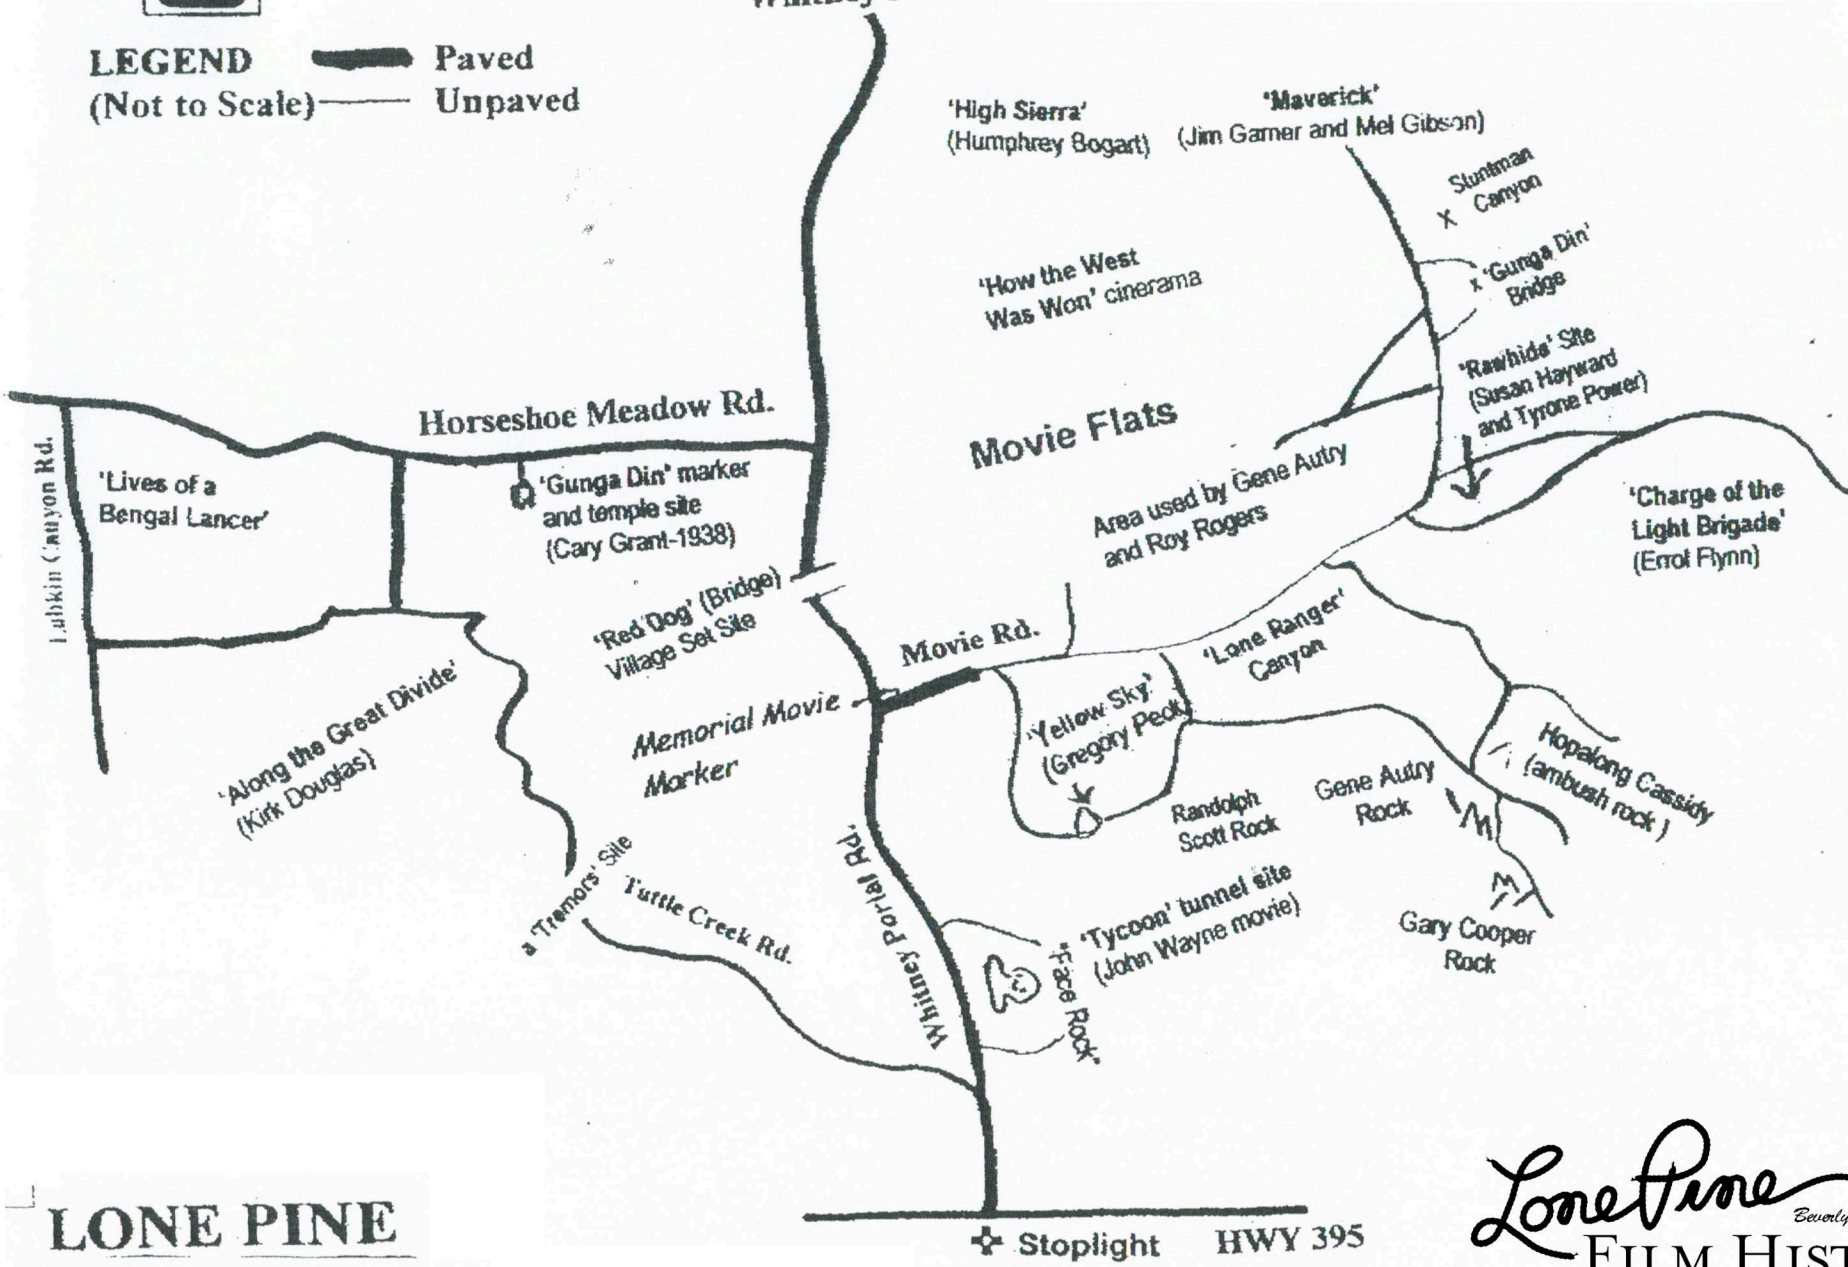

**LEGEND**  
 (Not to Scale) — Paved  
 — Unpaved

↑ To  
Whitney Portals

**LONE PINE**

**MOVIE LOCATION MAP**

⊕ Stoplight HWY 395

*Lone Pine*  
 Beverly & Jim Rogers  
**FILM HISTORY MUSEUM**

WHERE THE REAL WEST BECOMES THE REEL WEST

**LEGEND**  
 (Not to Scale) — Paved  
 — Unpaved

↑ To Whitney Portals

**LONE PINE**

**MOVIE LOCATION MAP**

*Lone Pine*  
 Beverly & Jim Rogers  
**FILM HISTORY MUSEUM**  
 WHERE THE REAL WEST BECOMES THE REEL WEST