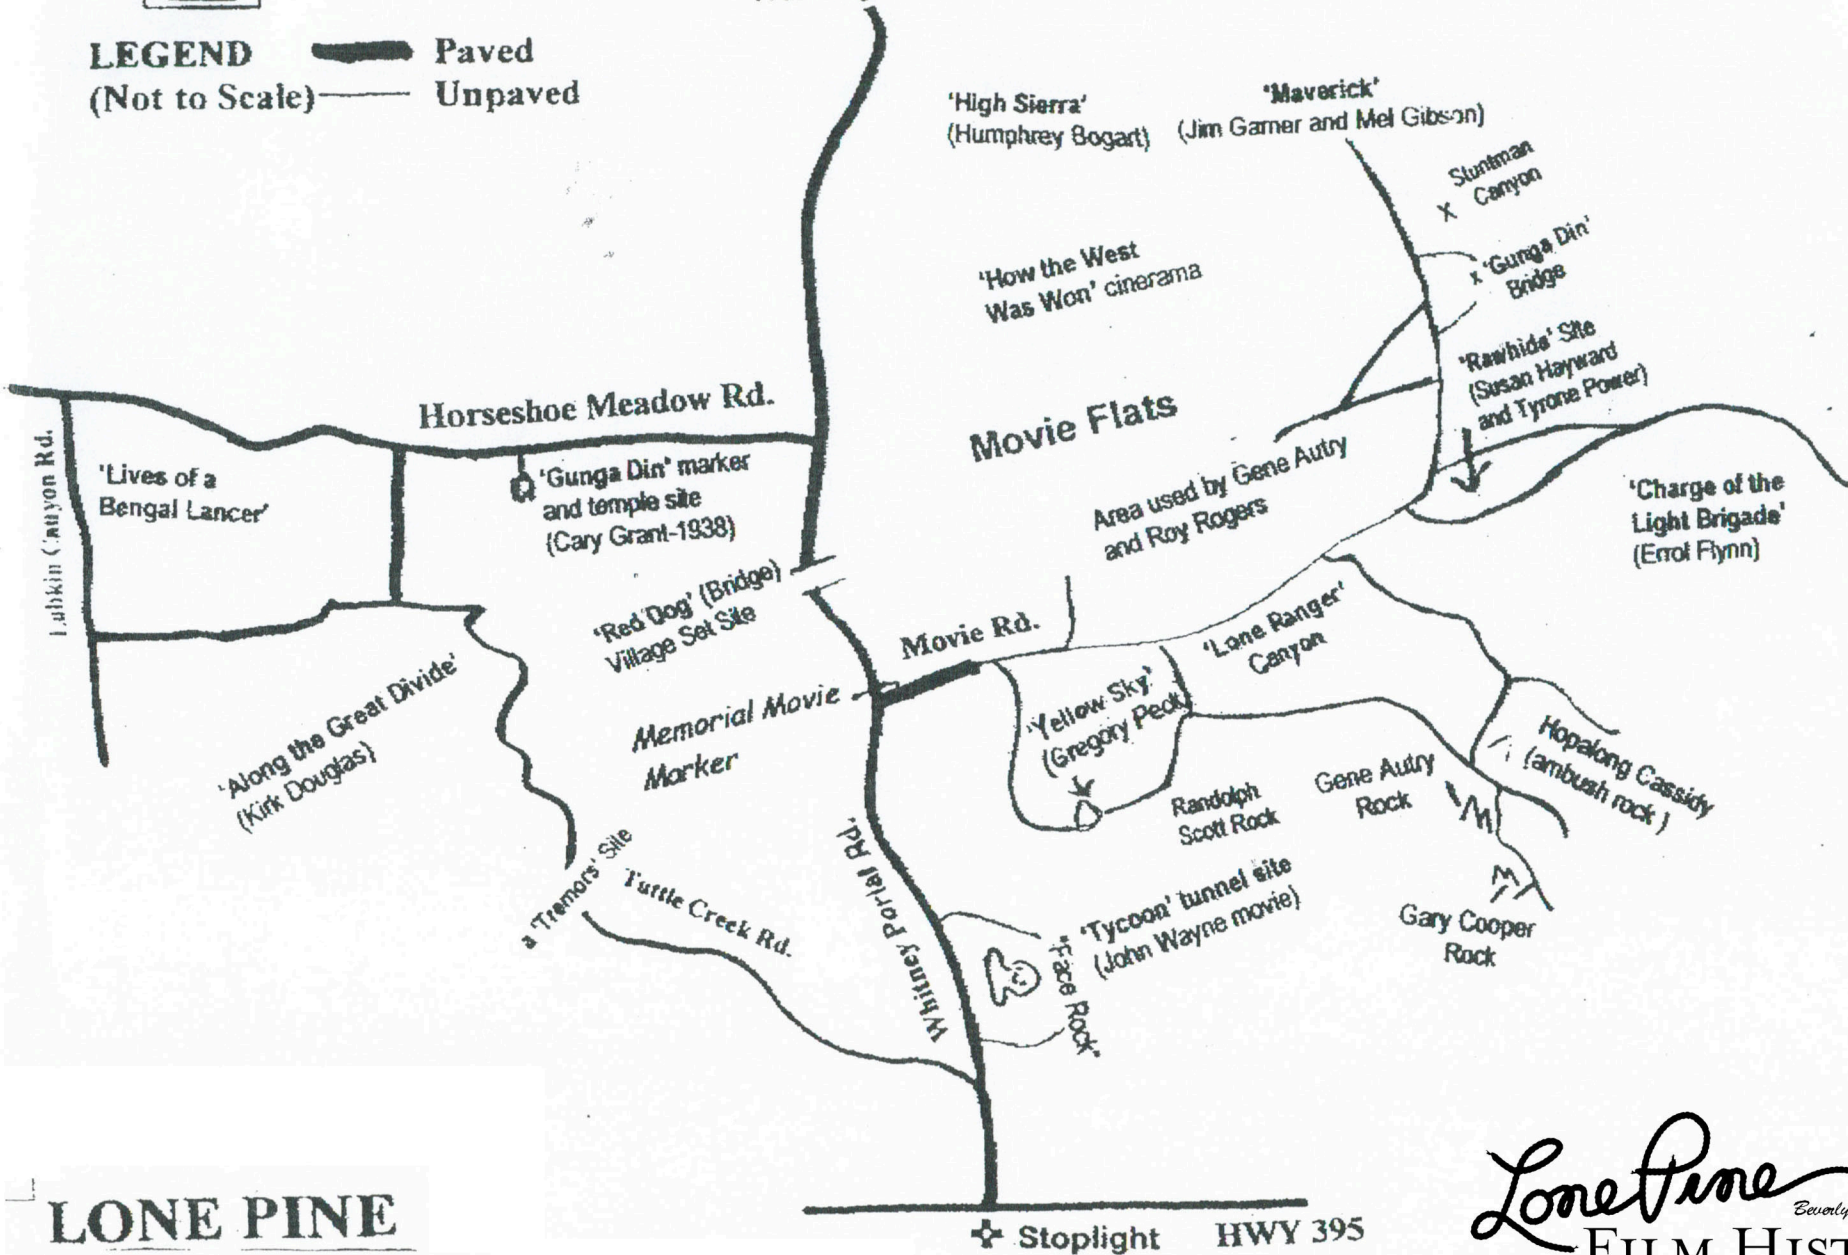

**LEGEND**  
 (Not to Scale) — Paved  
 — Unpaved

↑ To  
Whitney Portals

**LONE PINE**

**MOVIE LOCATION MAP**

*Lone Pine*  
 Beverly & Jim Rogers  
**FILM HISTORY MUSEUM**

WHERE THE REAL WEST BECOMES THE REEL WEST

**LEGEND**  
 (Not to Scale) — Paved  
 — Unpaved

↑ To  
Whitney Portals

**LONE PINE**

**MOVIE LOCATION MAP**

⊕ Stoplight HWY 395

*Lone Pine*  
 Beverly & Jim Rogers  
**FILM HISTORY MUSEUM**

WHERE THE REAL WEST BECOMES THE REEL WEST