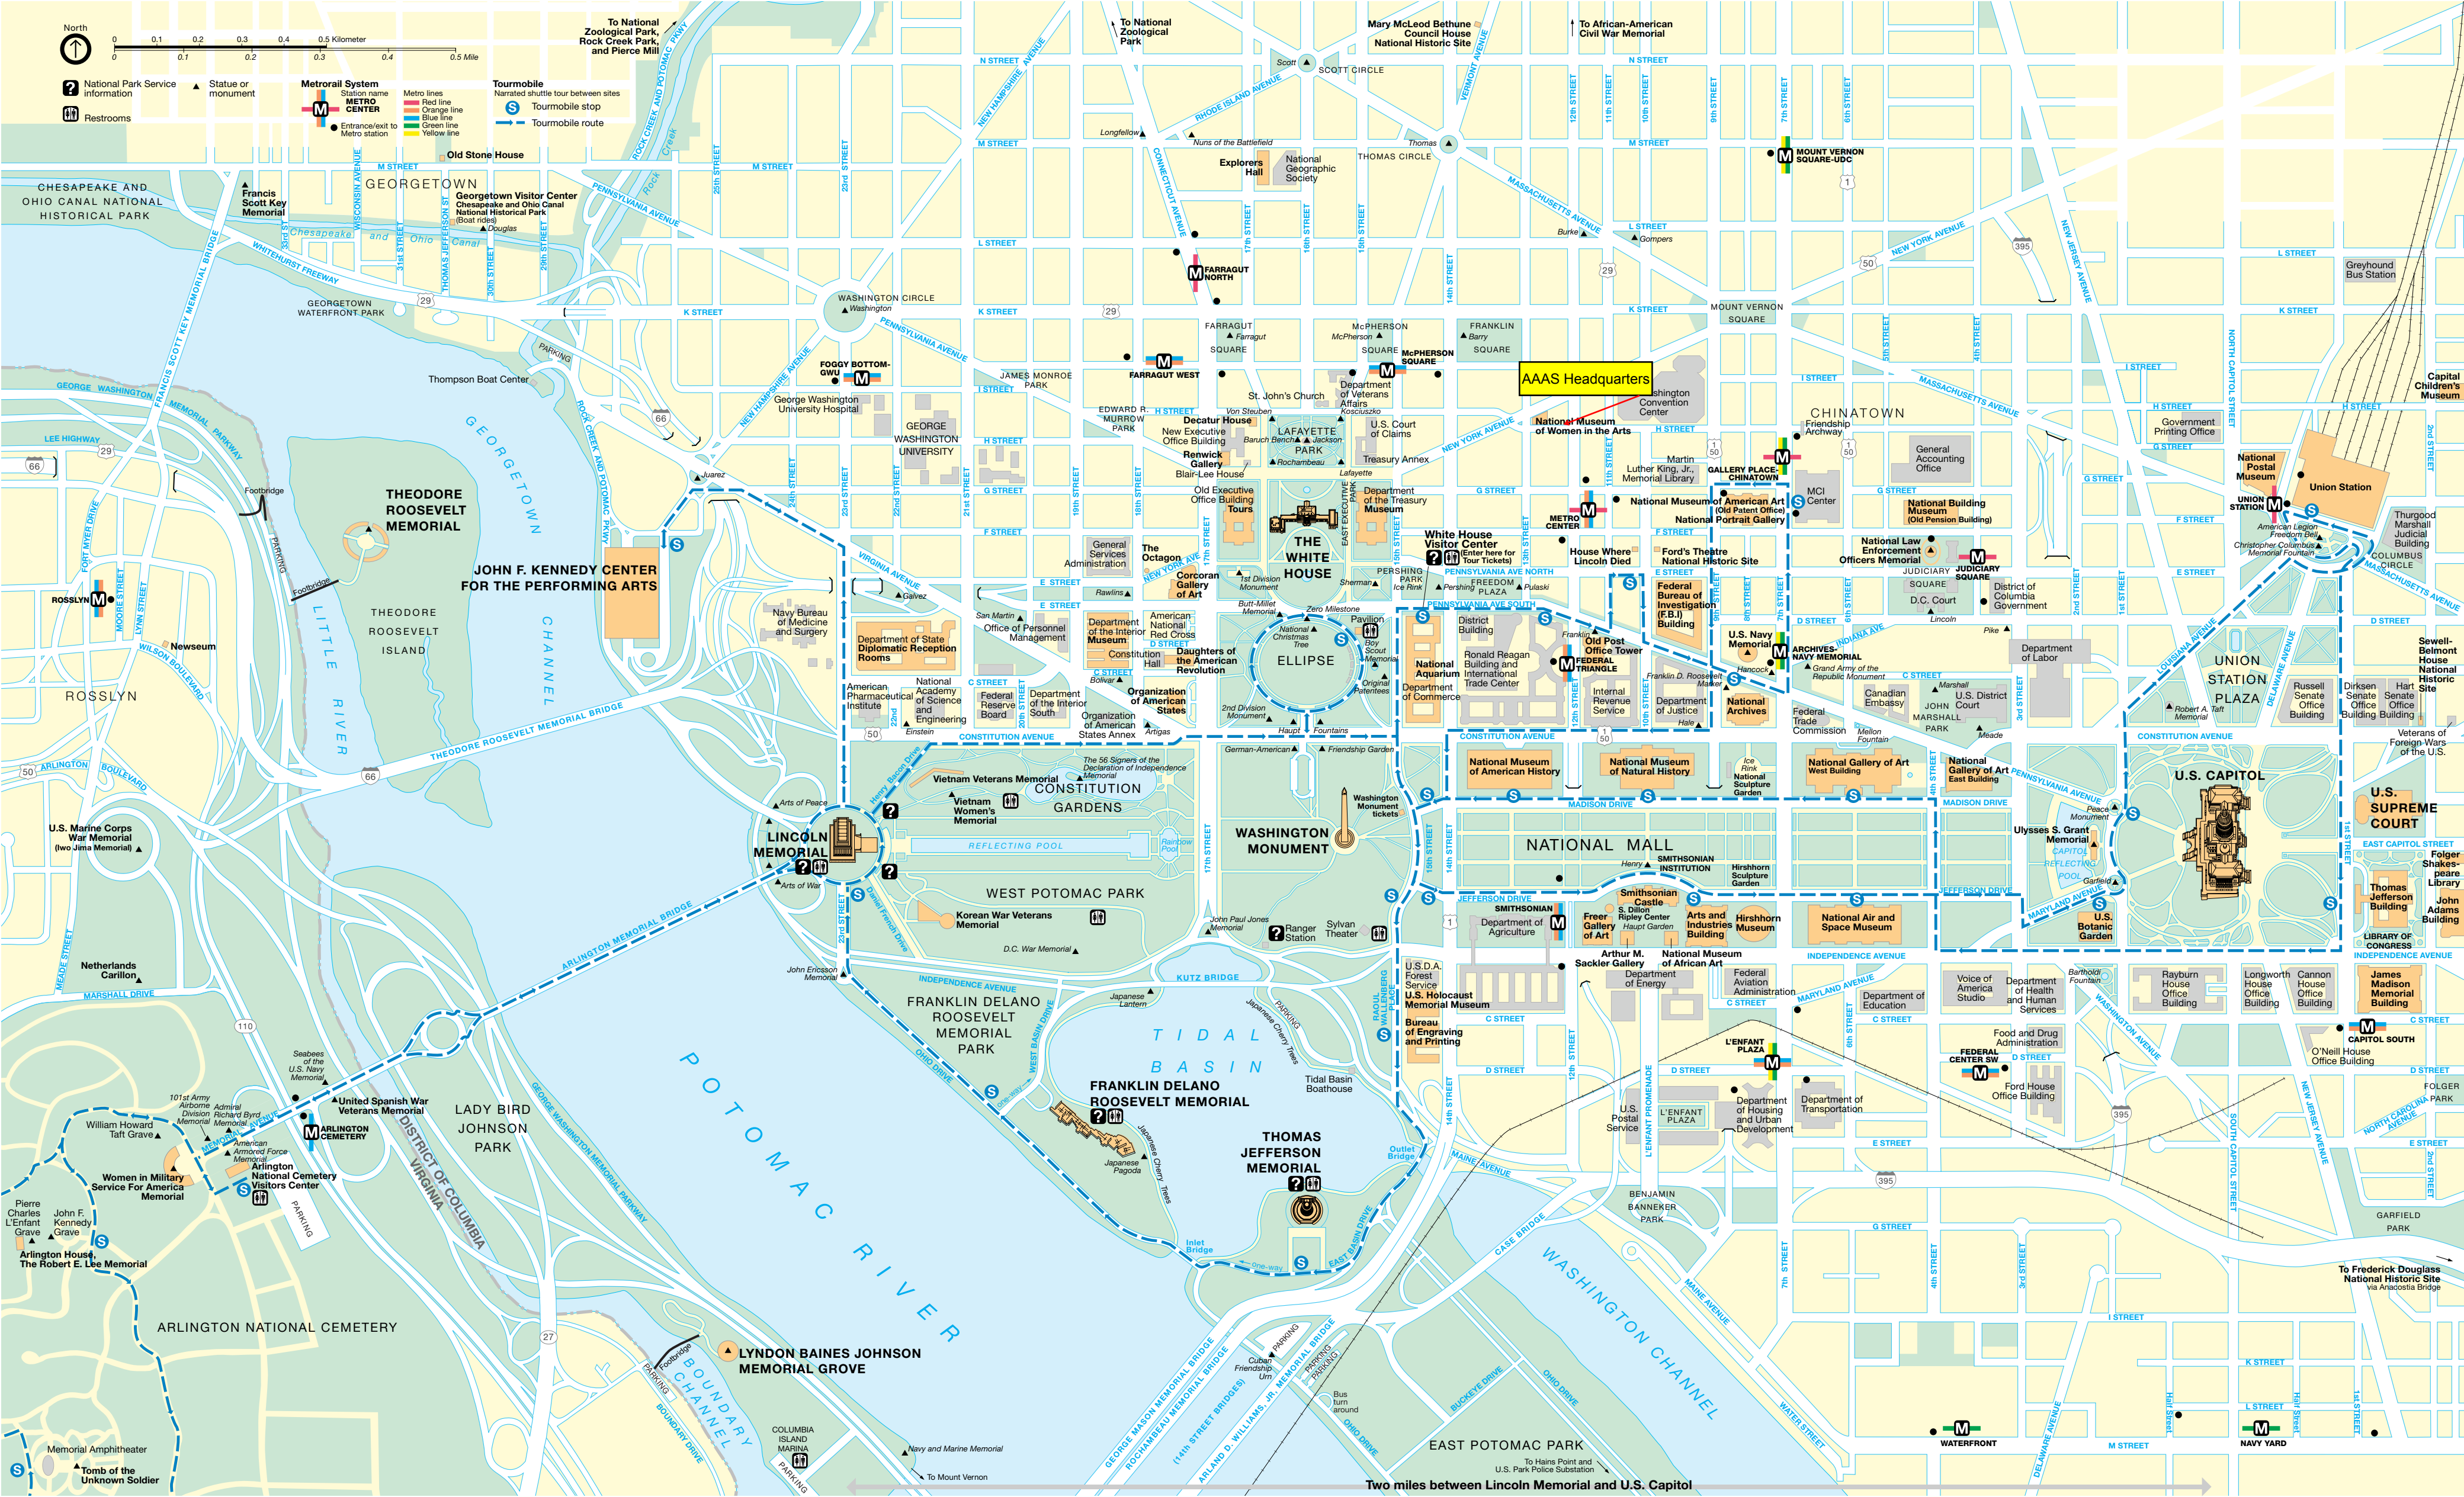

North

0 0.1 0.2 0.3 0.4 0.5 Kilometer
0 0.1 0.2 0.3 0.4 0.5 Mile

National Park Service Information

Restrooms

Stature or monument

Metro System

Station name

METRO CENTER

Entrance/exit to Metro station

Metro lines

- Red line
- Orange line
- Blue line
- Green line
- Yellow line

Tourmobile

Narrated shuttle tour between sites

Tourmobile stop

Tourmobile route

AAAS Headquarters

Two miles between Lincoln Memorial and U.S. Capitol