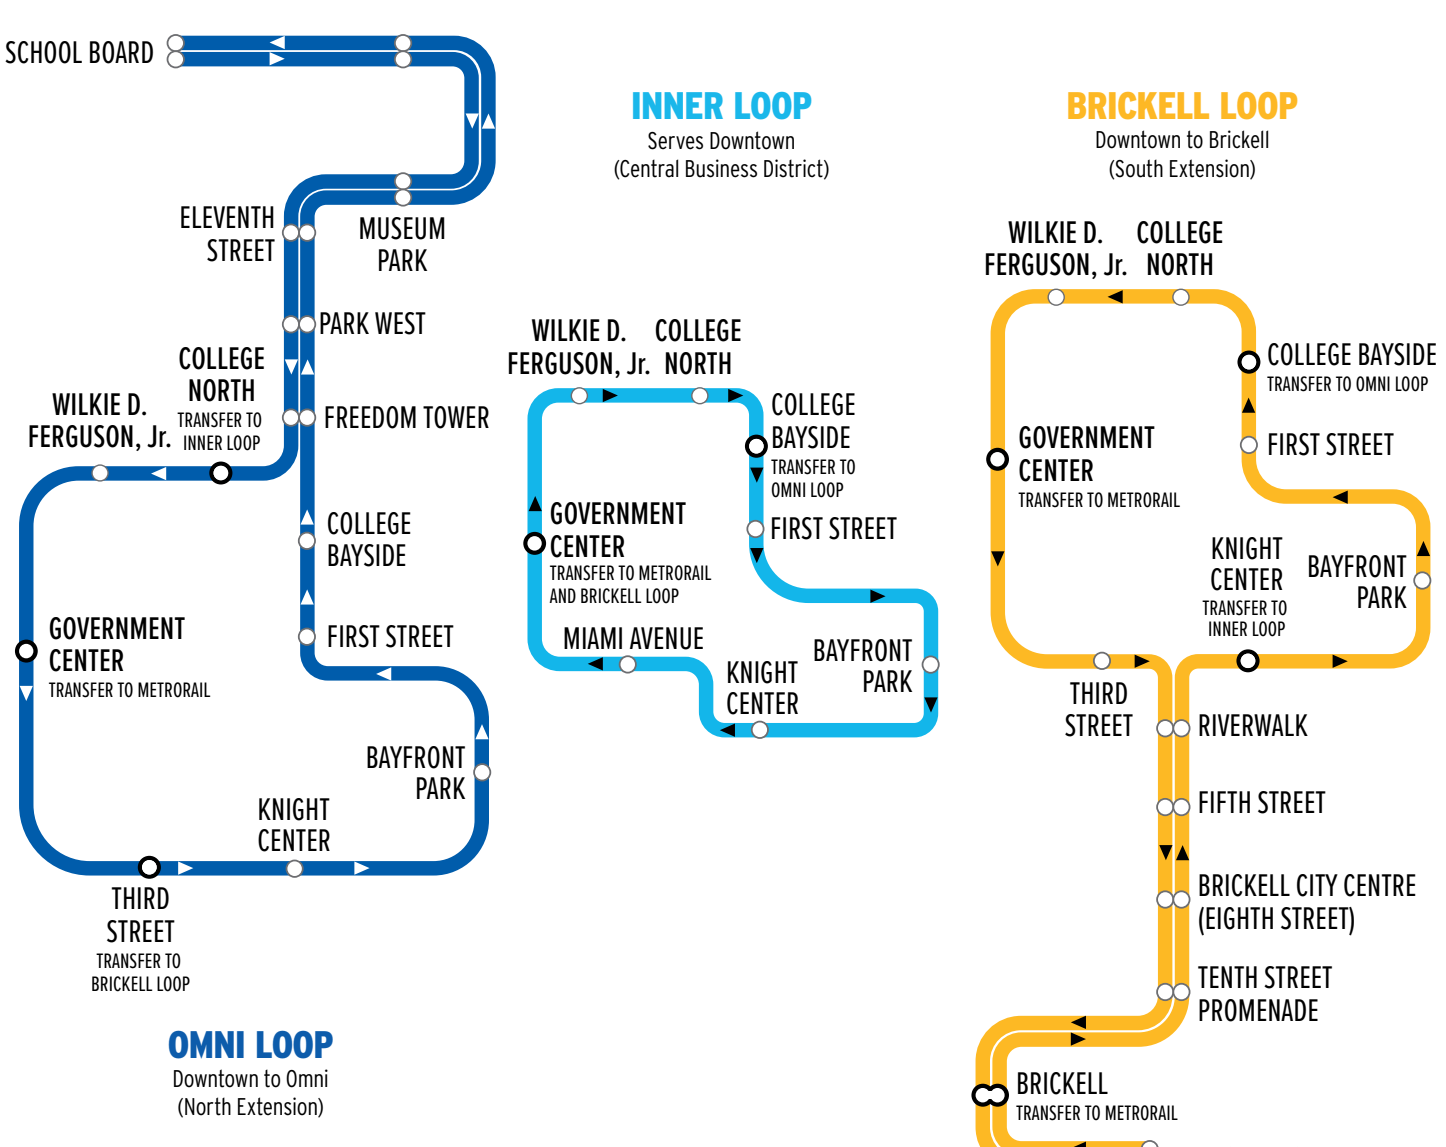

## LEGEND

- OMNI LOOP
- INNER LOOP
- BRICKELL LOOP
- STATION SERVING SINGLE LOOP
- STATION SERVING MULTIPLE LOOPS
- RECOMMENDED TRANSFER STATION
- DIRECTION OF TRAVEL
- METRORAIL

[www.miamidade.gov/transit](http://www.miamidade.gov/transit)

INFORMATION : INFORMACION : ENFOMASYON  
311 OR 305.468.5900 (TTY: 305.468.5402)

@GOMIAMIDADE

MDT TRACKER • EASY PAY MIAMI