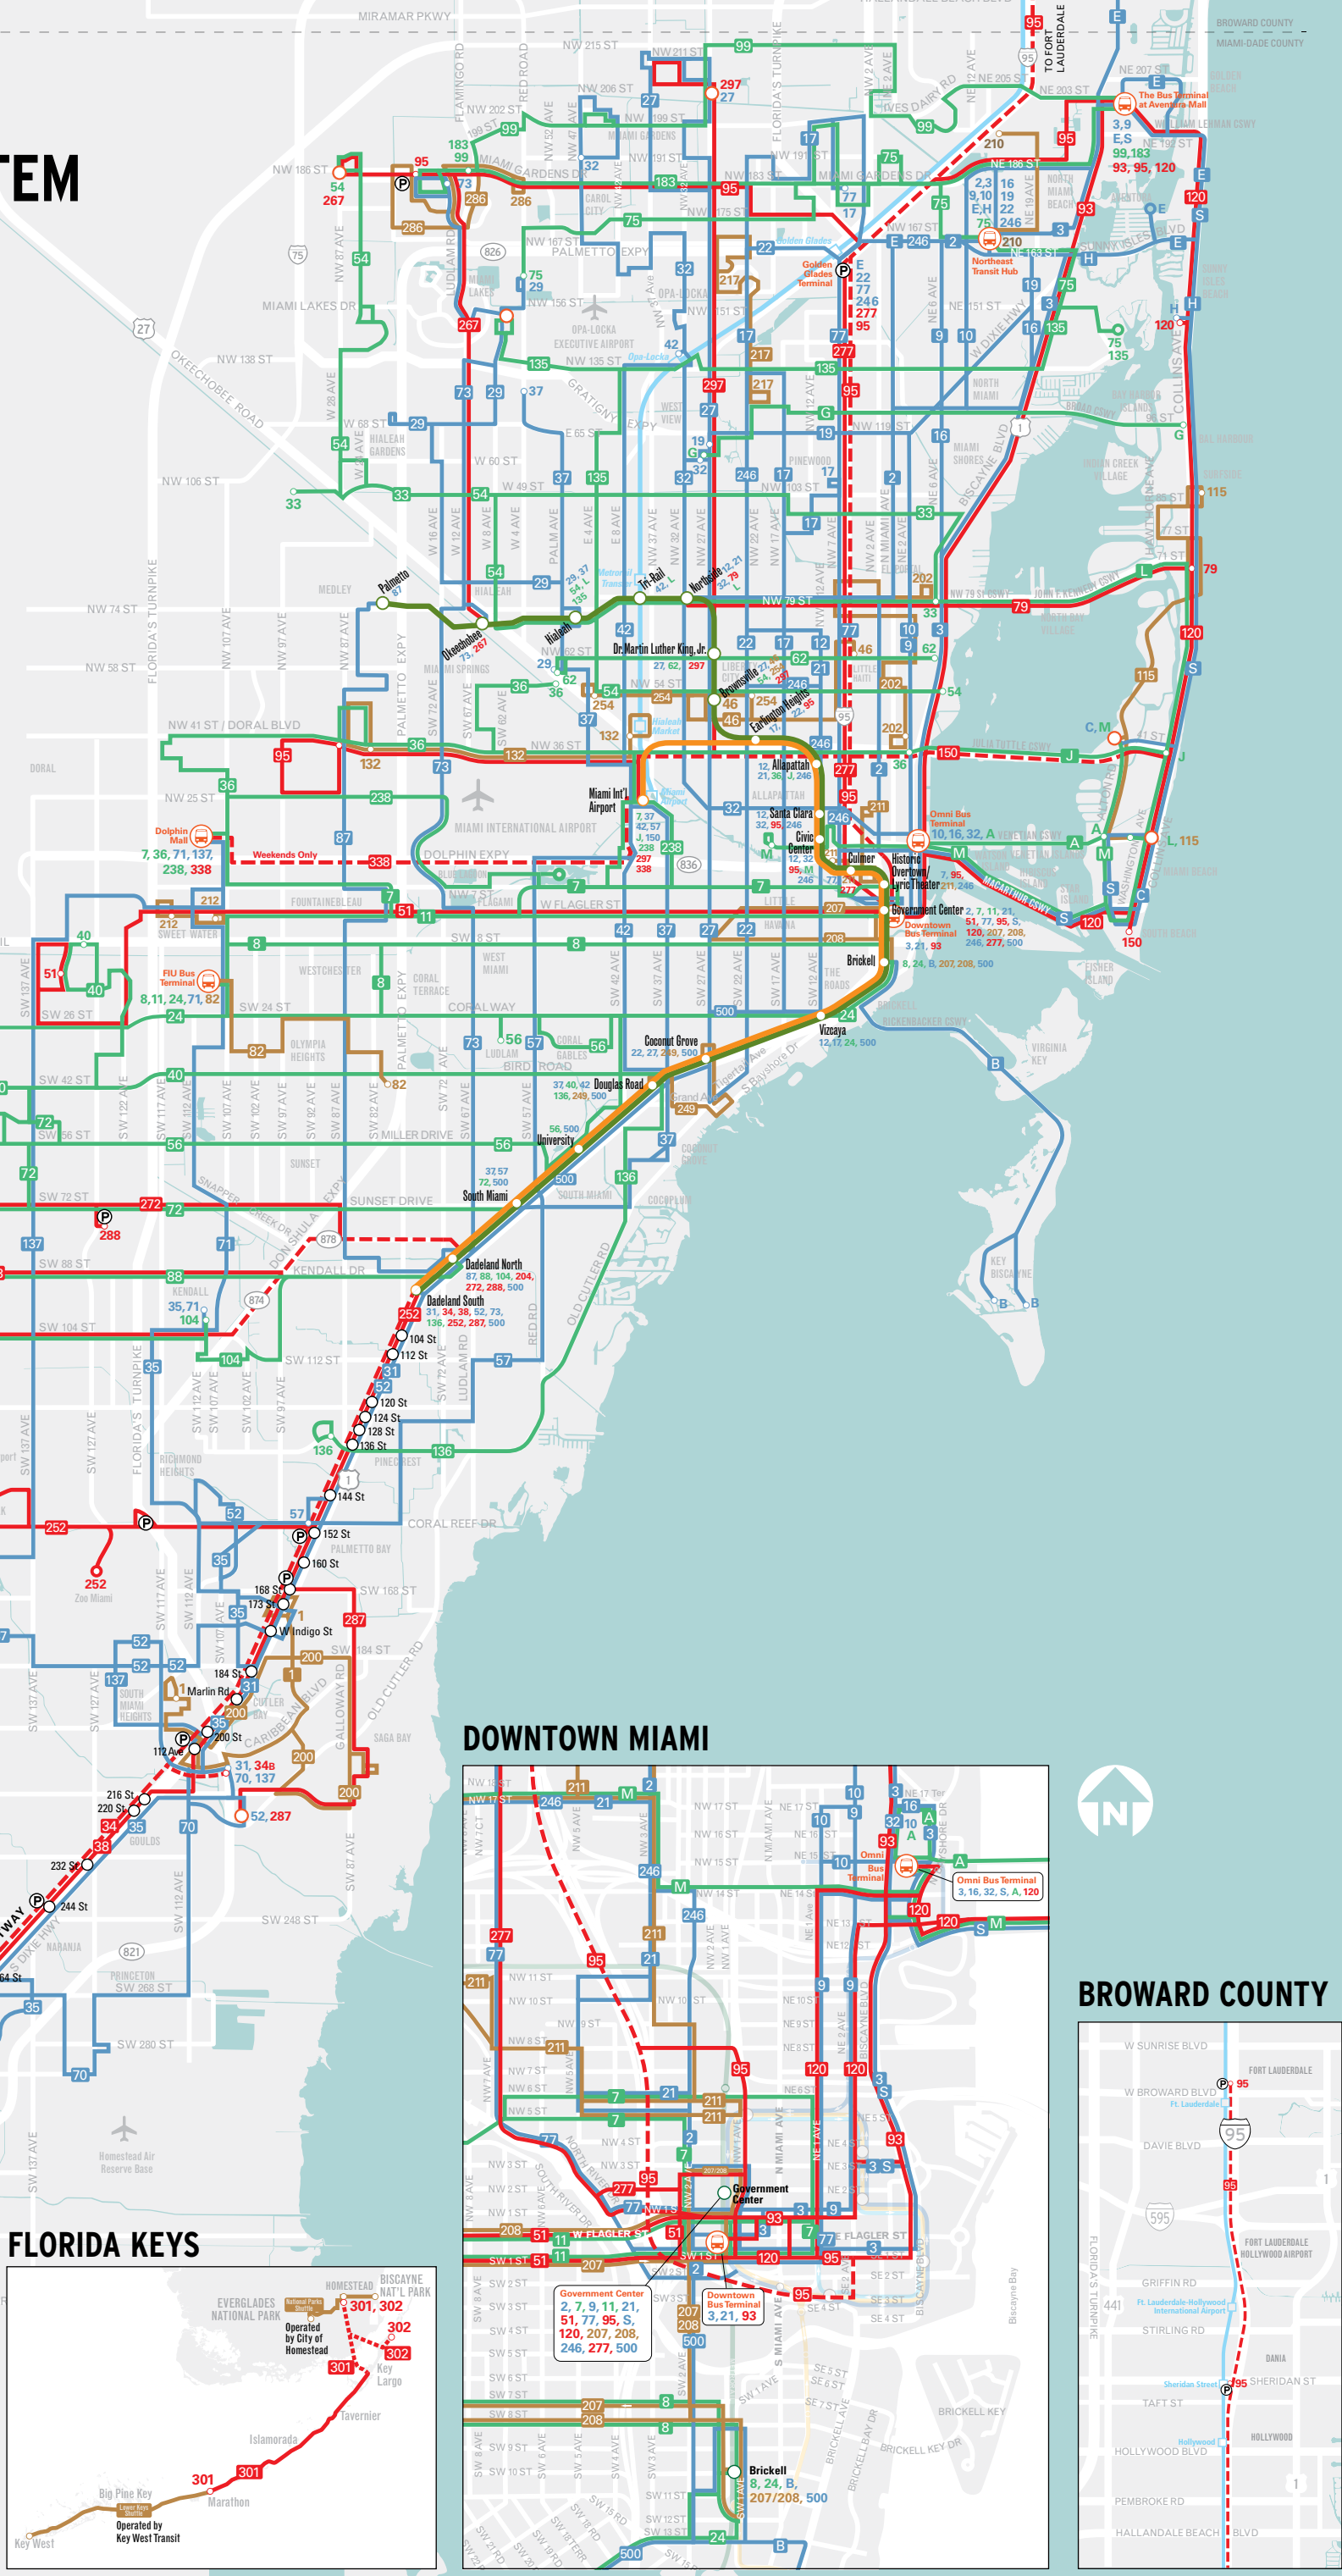

MIAMI-DADE COUNTY TRANSIT SYSTEM

NOVEMBER 2017

1. **METROBUS ROUTES**
2. Limited-Stop Service
   - Express Service
   - East-West Local-Stop Service
   - North-South Local-Stop Service
   - Local Shuttle or Circulator Service
3. **METROBUS DESTINATIONS**
4. Service Endpoint - Single Route Type
   - Service Endpoints - Multiple Route Types
   - Terminal
   - Park and Ride Lot
   - South Dade Transitway Station
   - Metrorail & Station - Routes Serving Station
   - Tri-Rail