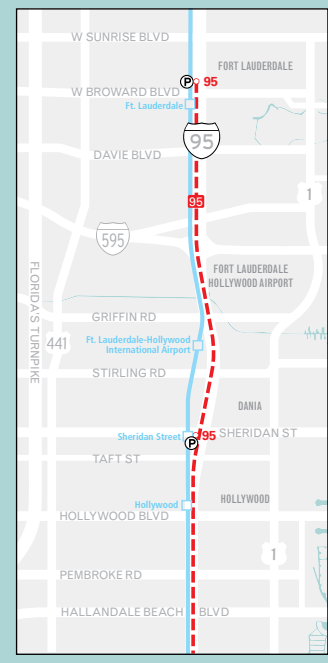

BROWARD COUNTY