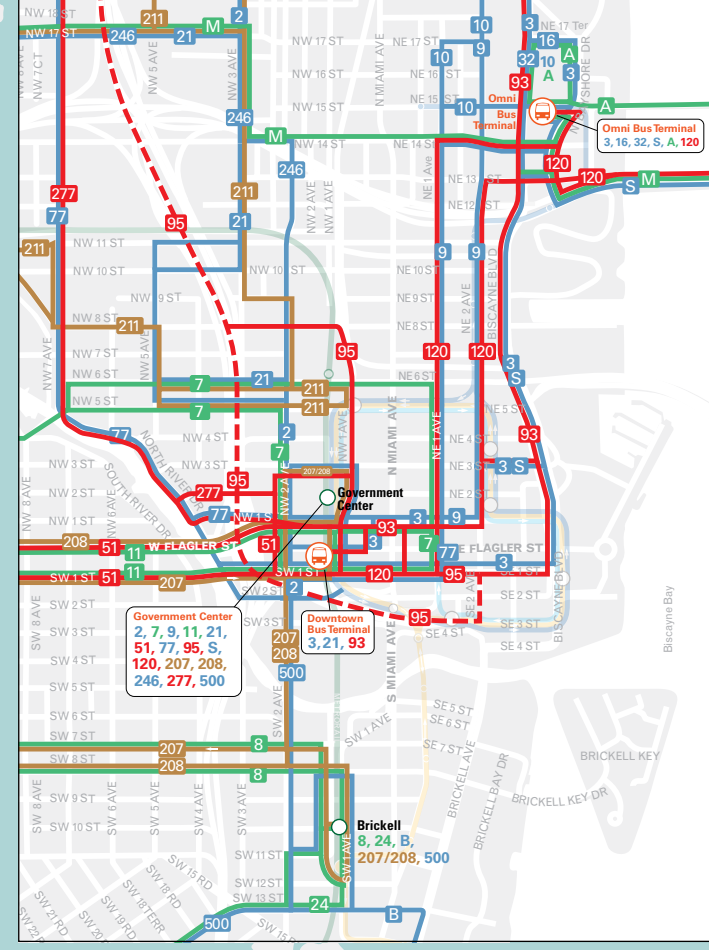

DOWNTOWN MIAMI