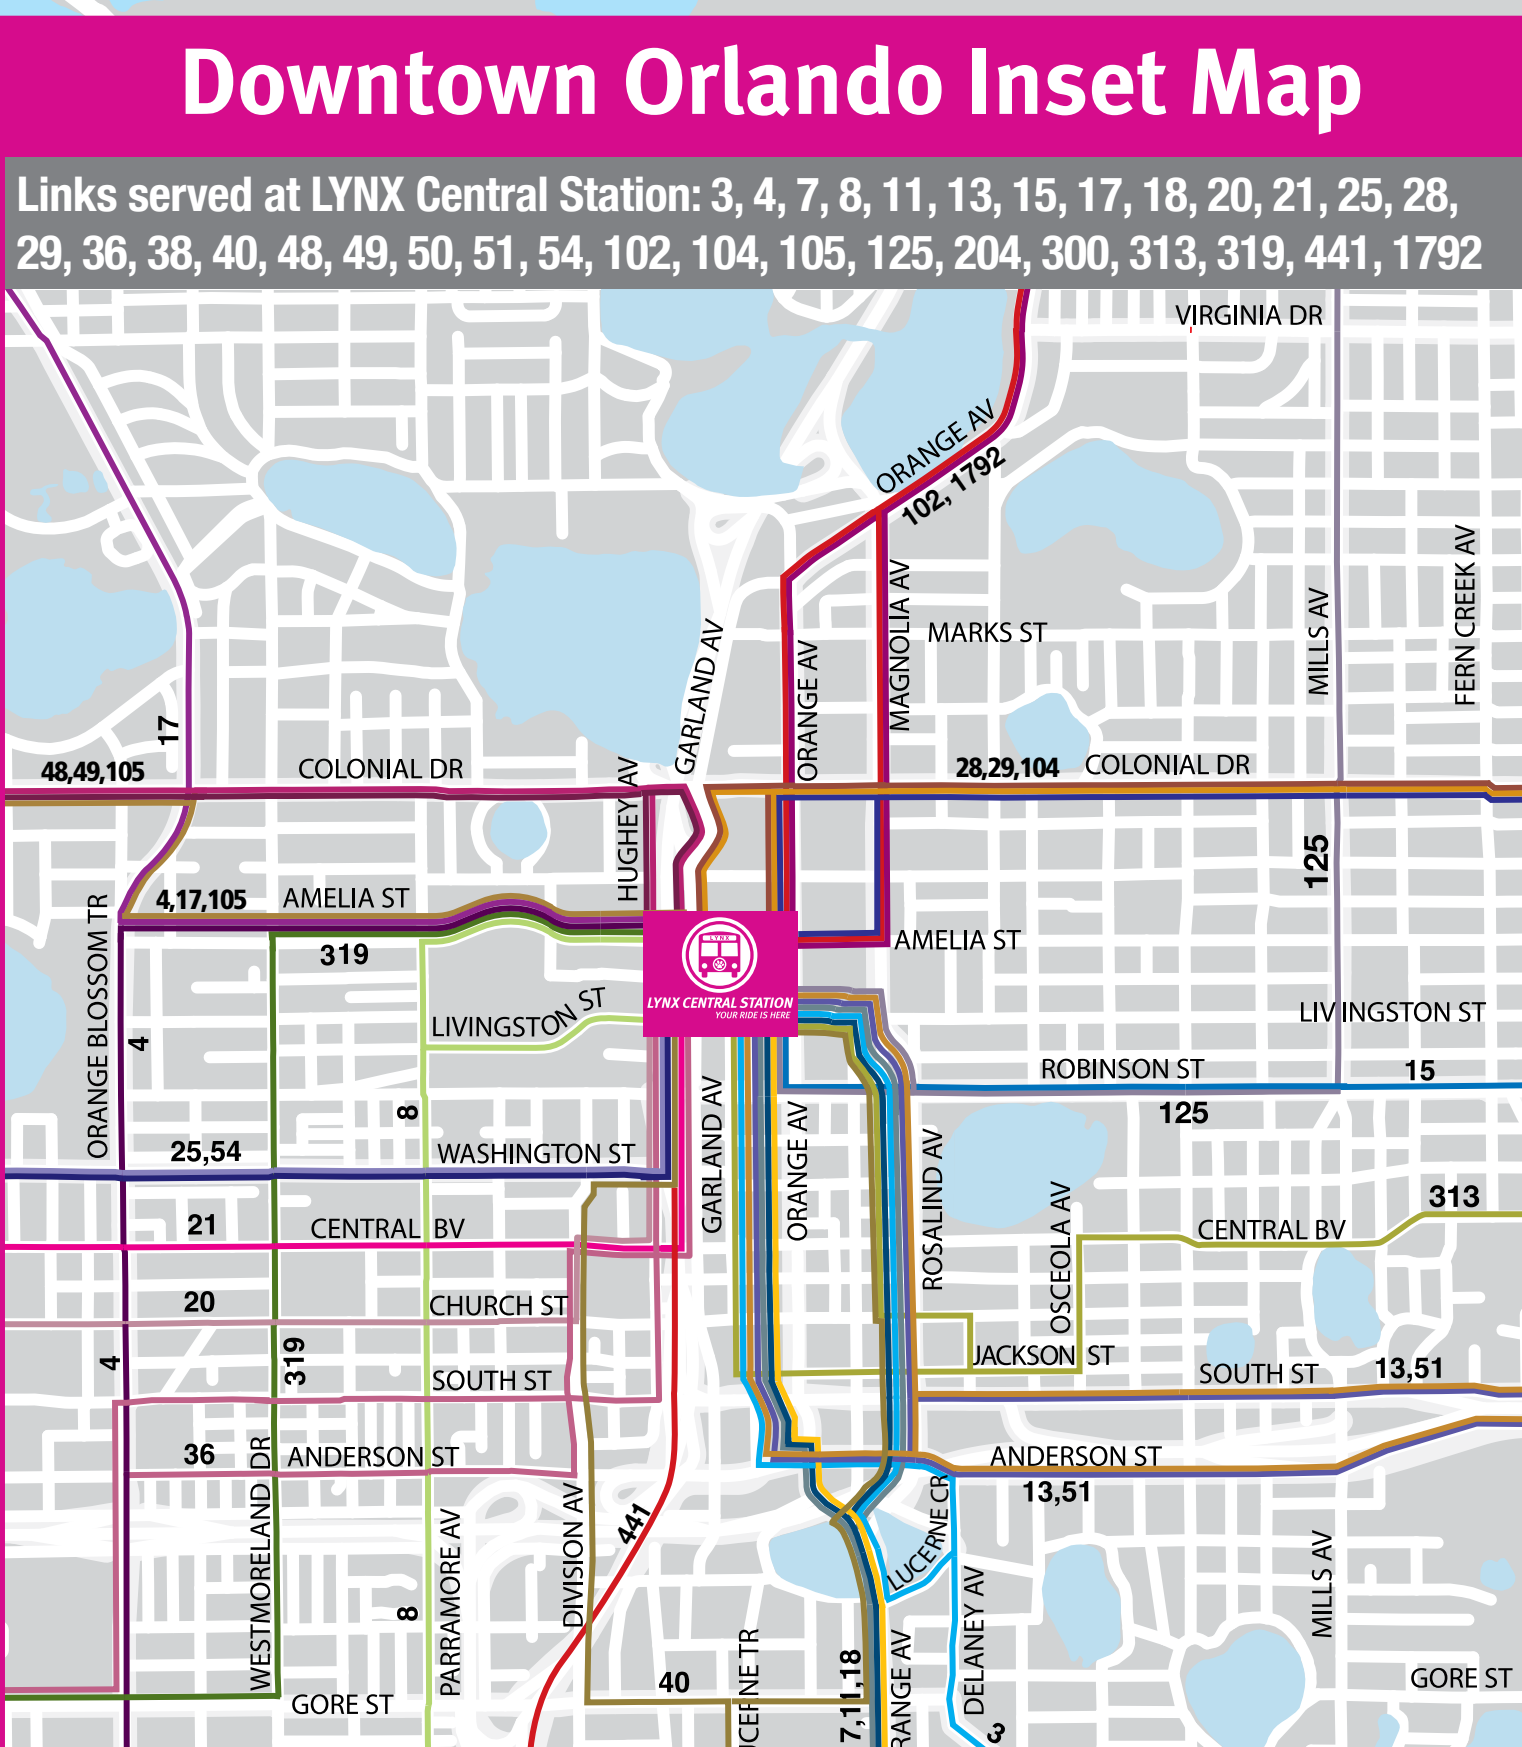

Map Symbols Legend

- 00 Link Route and Number
- S LYNX Superstop
- Park & Ride
- P Parking
- Pass Partner
- Hospital
- College or University
- High School
- Regional Shopping Center
- Airport
- City Hall
- County Administration
- Paved Trails
- Railroads